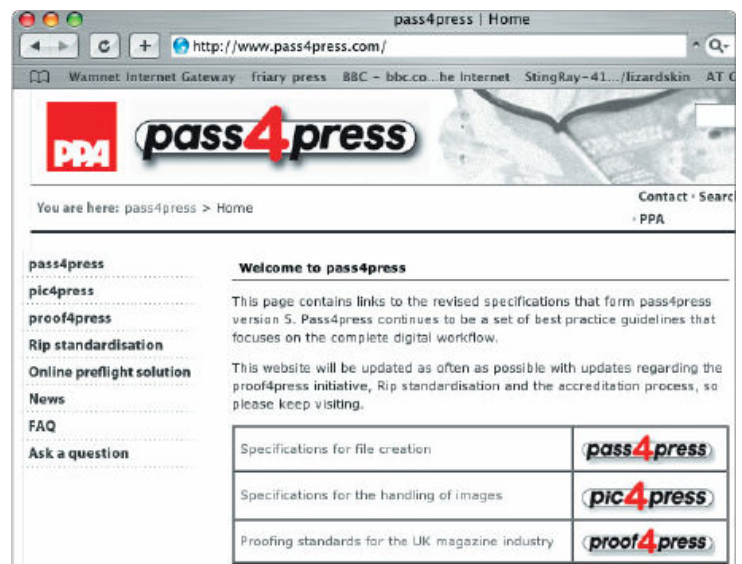

Half Page Portrait: h272 x w89mm

Quarter Page: h134 x w89mm

Eighth Page: h65 x w89mm

DELIVERY: All file names must be identifiable including correct format suffix
advert name_trucklocator_insert date.pdf

FTP: Please contact support@atgraphicsuk.com for information to supply via ftp

EMAIL: trucklocator@atgraphics.demon.co.uk No limit on file size - 2Mb lease line

DISK: CD/DVD, ZIP 100/250MB etc. Format disks to ISO 9660 standard

FORMATS SUPPORTED: any postscript based format including **PDF, PS, EPS & TIFF.**

NB: output devices do not currently support layered pdf files (pdf 1.4 spec) which have transparent effects preserved, this includes 'Save As' pdf in Illustrator v9/v10 & InDesign v2. Important: Be sure to Distill the page-layout file (as pass4press below) to ensure the pdf will process ok.

FORMATS

UNSUPPORTED: - component files:- adverts must be sent consolidated in 1 composite format.

- DCS 1.0 files or pre-separated files must be changed to DCS 2.0 format.

A FAXED VISUAL PROOF MUST ACCOMPANY ALL SUPPLIED WORK fax: 01733 230329

THE FOLLOWING PROGRAMS ARE ABLE TO MAKE 'PASS4PRESS' PDF

Quark XPress™, Adobe InDesign™, Adobe Acrobat™, Adobe Pagemaker™, Adobe Illustrator™, Adobe Photoshop™, Macromedia Freehand™, CorelDRAW™, Microsoft Word™.

TO CREATE AN APPROVED PASS4PRESS SPECIFICATION PDF FOLLOW THE ONLINE GUIDELINES AT <http://www.pass4press.com/>

100 Bridge Street, Peterborough, PE1 1DY
T: 0870 747 7770 F: 0870 747 7771 E:
sales@trucklocator.co.uk